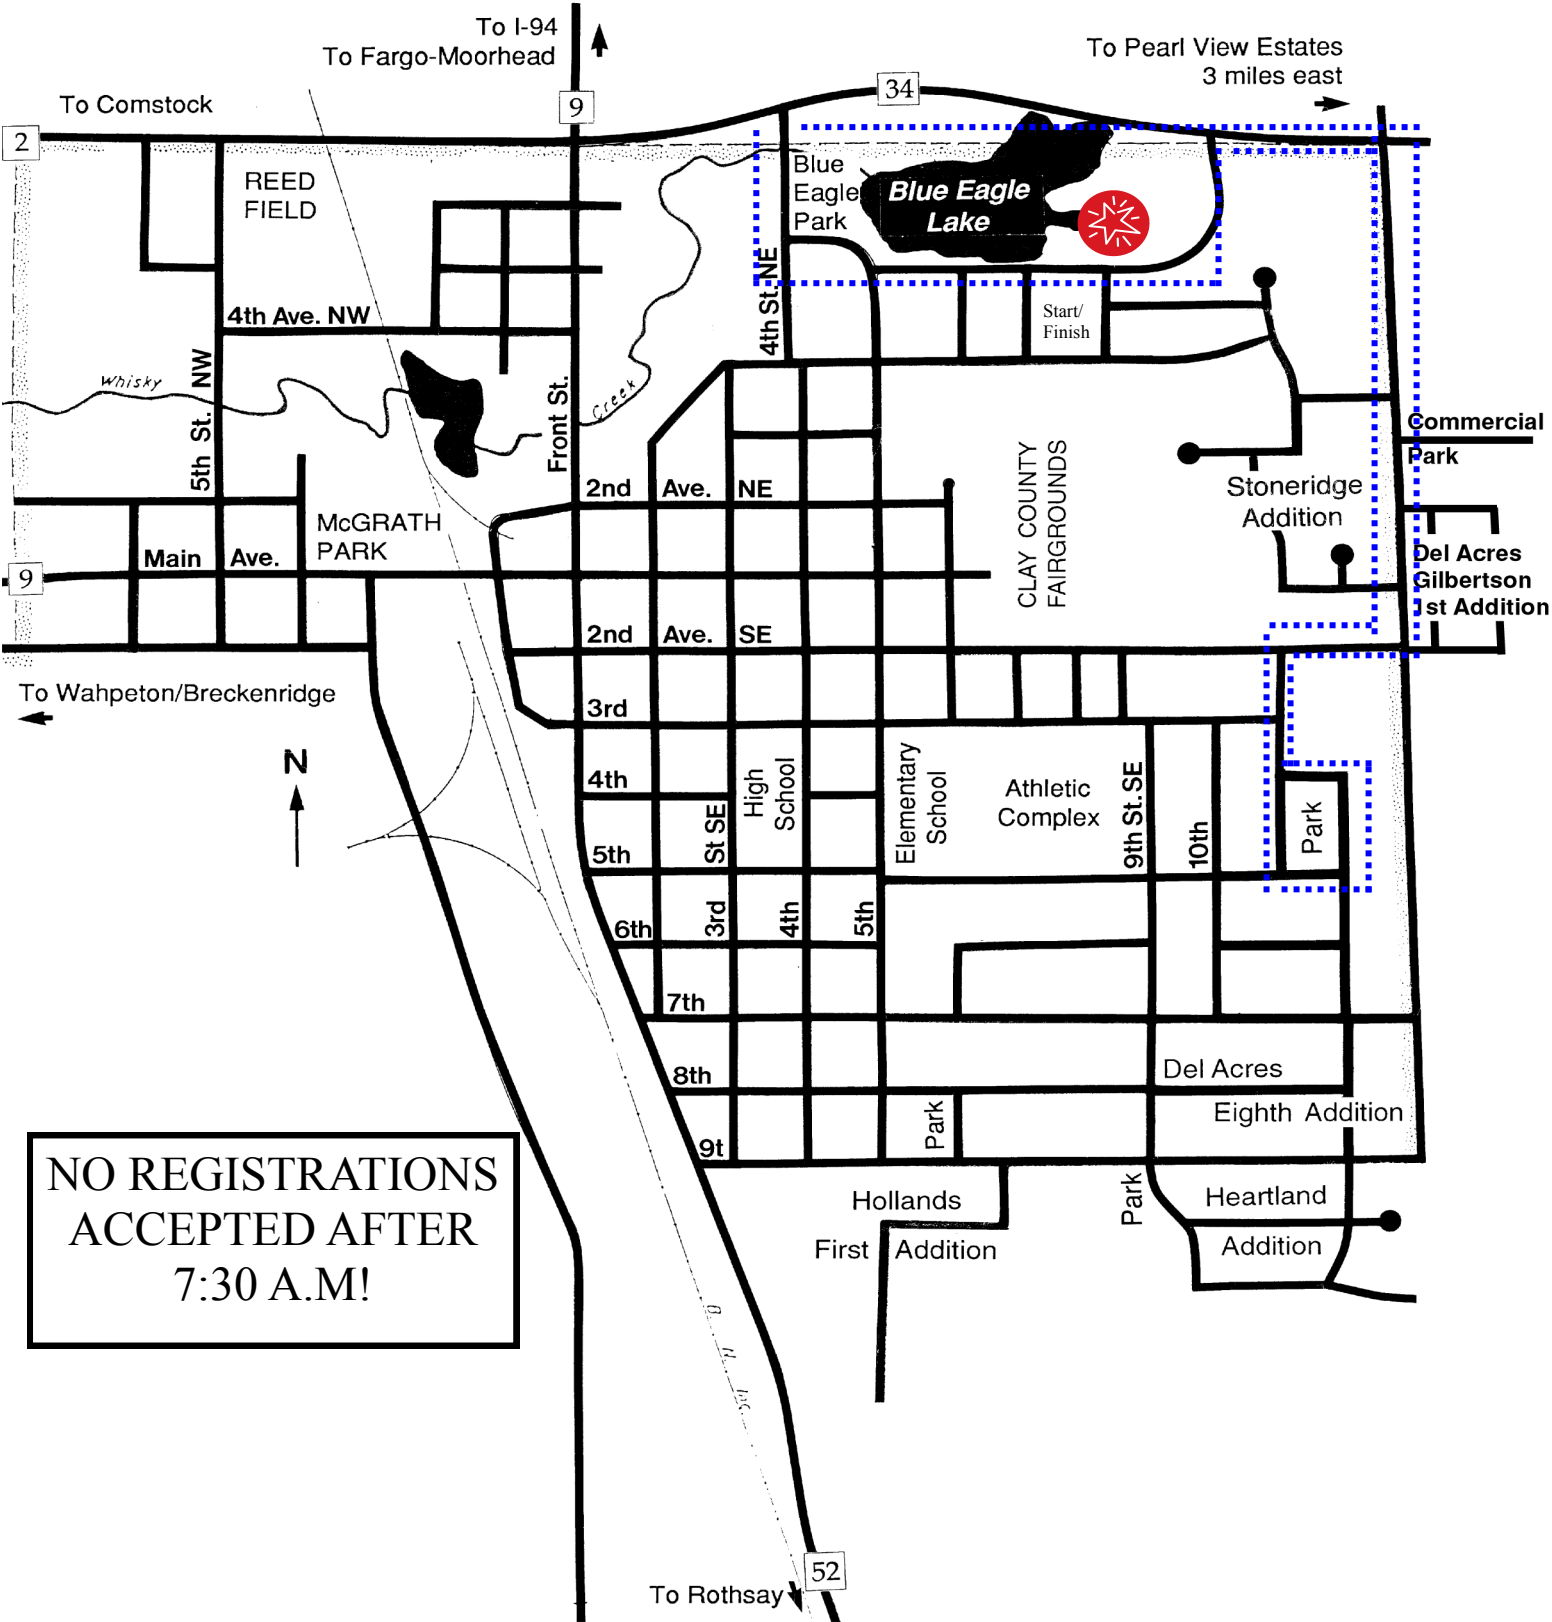

Barnesville 5k Map
Registration starts at 7:00 a.m.
Race begins at 8:00 a.m.

**NO REGISTRATIONS
ACCEPTED AFTER
7:30 A.M!**