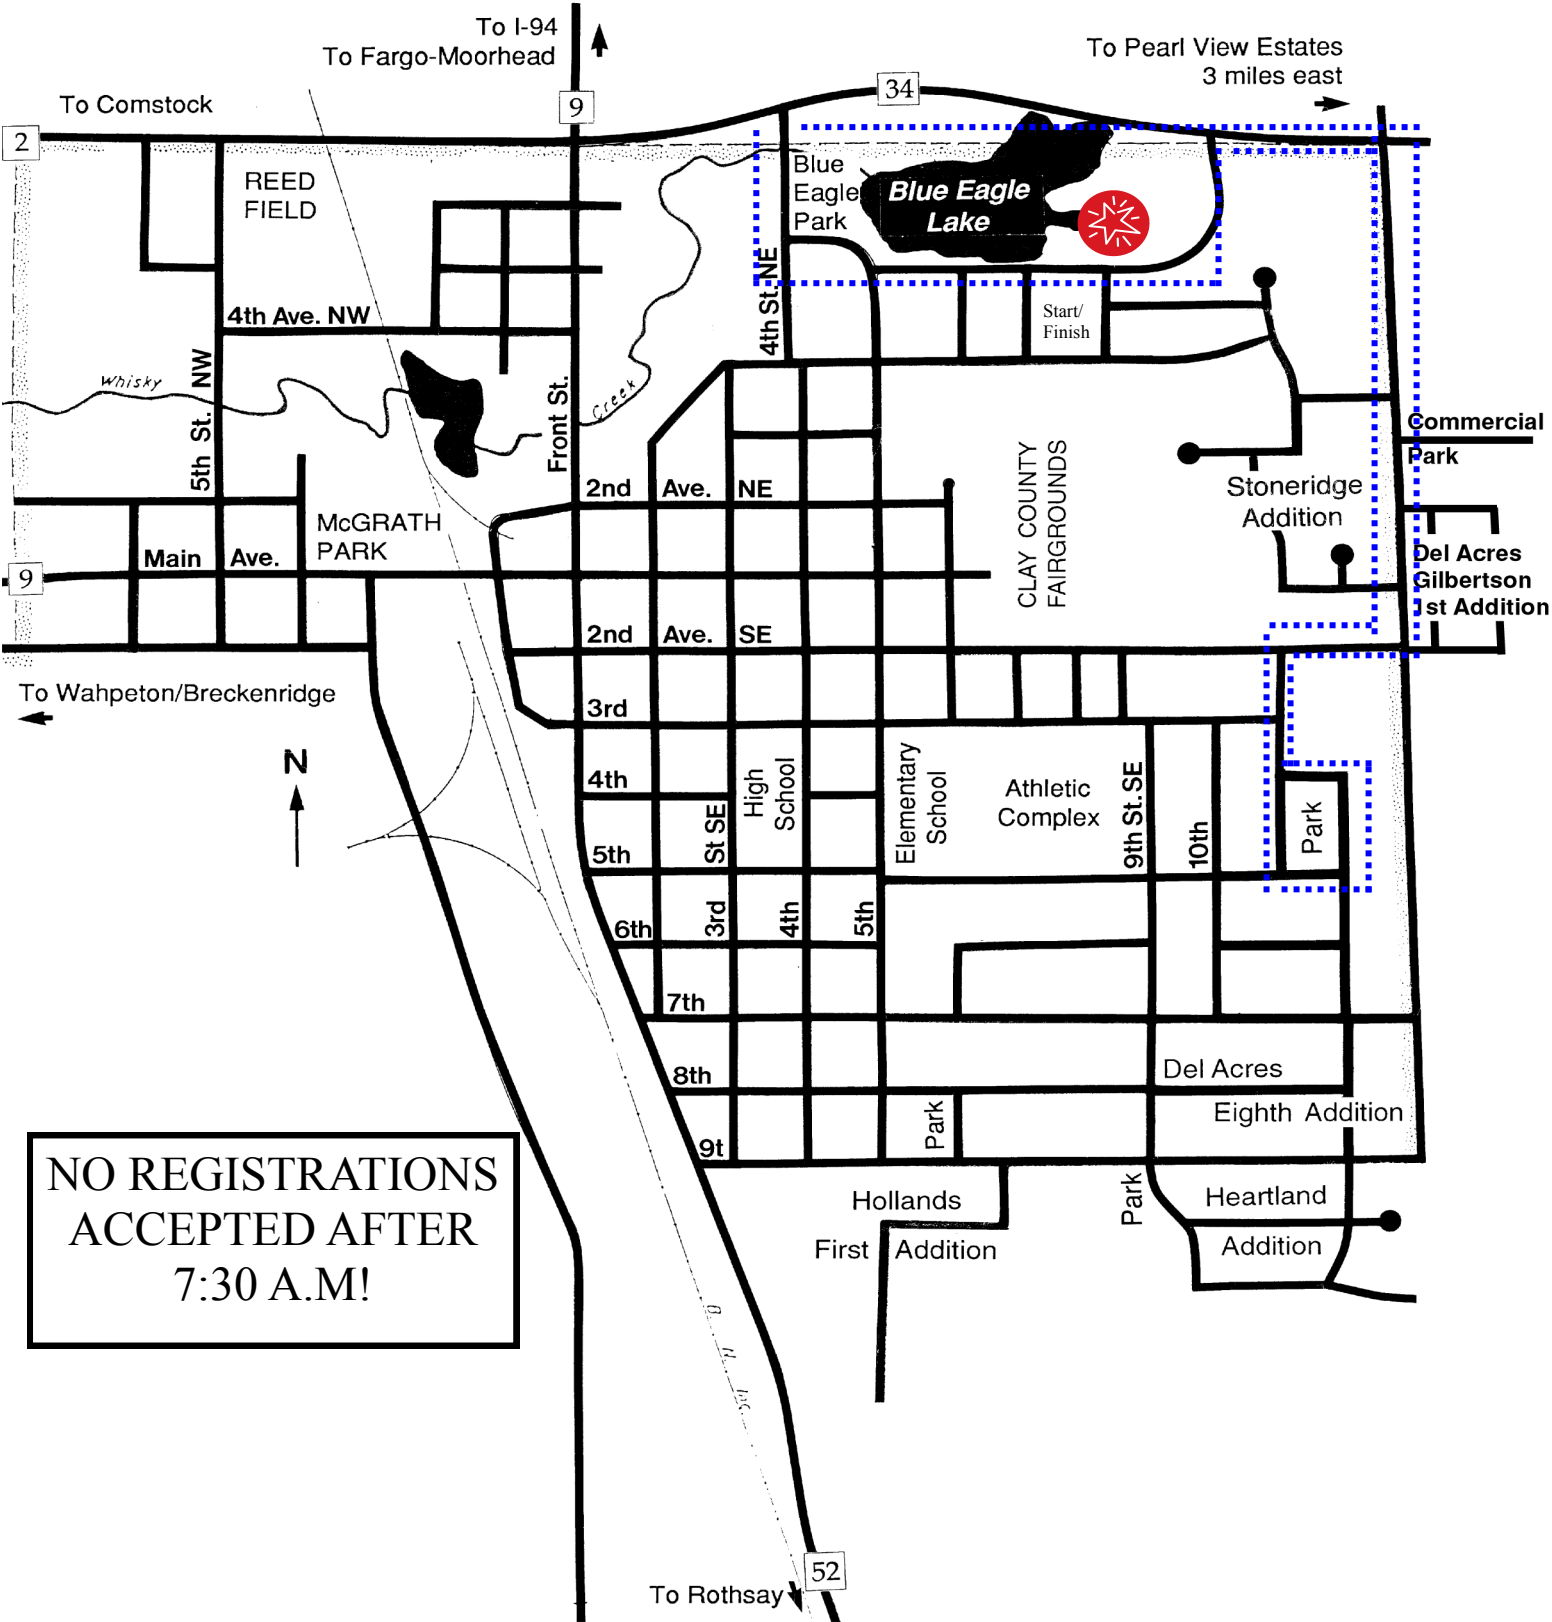

Barnesville 5k Map
Registration starts at 7:00 a.m.
Race begins at 8:00 a.m.

NO REGISTRATIONS
ACCEPTED AFTER
7:30 A.M!